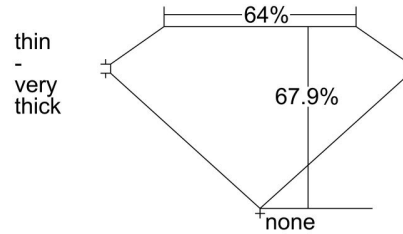

GIA NATURAL DIAMOND GRADING REPORT

 January 17, 2020
 GIA Report Number **5201855488**
 Shape and Cutting Style **Cut-Cornered Rectangular Modified Brilliant**
 Measurements **11.65 x 8.58 x 5.83 mm**
GRADING RESULTS

 Carat Weight **5.01 carat**
 Color Grade **K**
 Clarity Grade **SI2**
ADDITIONAL GRADING INFORMATION

 Polish **Good**
 Symmetry **Good**
 Fluorescence **None**
 Inscription(s): **GIA 5201855488**
PROPORTIONS

Profile not to actual proportions

CLARITY CHARACTERISTICS

KEY TO SYMBOLS*

- Feather Natural
- Cloud Extra Facet
- Indented Natural
- Pinpoint

* Red symbols denote internal characteristics (inclusions). Green or black symbols denote external characteristics (blemishes). Diagram is an approximate representation of the diamond, and symbols shown indicate type, position, and approximate size of clarity characteristics. All clarity characteristics may not be shown. Details of finish are not shown.