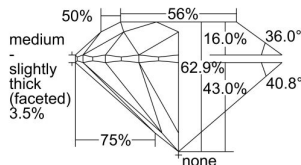

GIA®

FACSIMILE

GIA REPORT 6425792616

Verify this report at GIA.edu

GIA NATURAL DIAMOND DOSSIER®

March 24, 2022
GIA Report Number **6425792616**
Shape and Cutting Style ..... **Round Brilliant**
Measurements ..... **5.37 - 5.39 x 3.38 mm**

GRADING RESULTS

Carat Weight ..... **0.60 carat**
Color Grade ..... **F**
Clarity Grade **S12**
Cut Grade ..... **Excellent**

ADDITIONAL GRADING INFORMATION

Polish ..... **Excellent**
Symmetry ..... **Excellent**
Fluorescence ..... **None**
Clarity Characteristics ..... **Cloud**
Inscription(s): **GIA 6425792616**

PROPORTIONS

Profile to actual proportions

GRADING SCALES

GIA COLOR SCALE

COLORED	D
	E
	F
	G
	H
	I
	J
NEAR COLORLESS	K
	L
Faint	M
	N
	O
	P
Very Light	Q
	R
	S
	T
	U
	V
Light	W
	X
	Y
	Z

GIA CLARITY SCALE

VERY VERY SLIGHTLY INCLUDED	FLAWLESS
	INTERNALLY FLAWLESS
VERY SLIGHTLY INCLUDED	VVS₁
	VVS₂
SLIGHTLY INCLUDED	VS₁
	VS₂
INCLUDED	I₁
	I₂
	I₃

GIA CUT SCALE

EXCELLENT
VERY GOOD
GOOD
FAIR
POOR