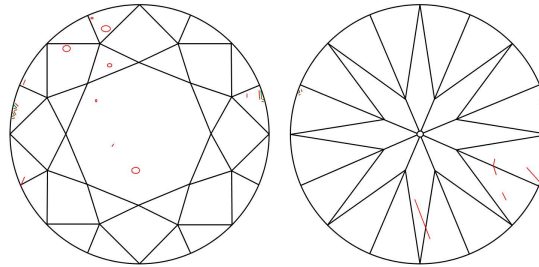

PROPORTIONS

Profile to actual proportions

CLARITY CHARACTERISTICS

KEY TO SYMBOLS\*

- Crystal
- ~ Feather
- ∖ Needle
- ∩ Indented Natural

\* Red symbols denote internal characteristics (inclusions). Green or black symbols denote external characteristics (blemishes). Diagram is an approximate representation of the diamond, and symbols shown indicate type, position, and approximate size of clarity characteristics. All clarity characteristics may not be shown. Details of finish are not shown.