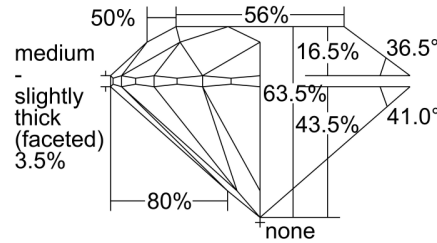

GIA NATURAL DIAMOND GRADING REPORT

December 29, 2022  
 GIA Report Number ..... 6292352426  
 Shape and Cutting Style ..... Round Brilliant  
 Measurements ..... 9.12 - 9.16 x 5.81 mm

GRADING RESULTS

Carat Weight ..... 3.00 carat  
 Color Grade ..... D  
 Clarity Grade ..... SI1  
 Cut Grade ..... Excellent

PROPORTIONS

Profile to actual proportions

CLARITY CHARACTERISTICS

KEY TO SYMBOLS\*

- Crystal
- ~ Feather
- ∖ Needle
- ∩ Indented Natural

\* Red symbols denote internal characteristics (inclusions). Green or black symbols denote external characteristics (blemishes). Diagram is an approximate representation of the diamond, and symbols shown indicate type, position, and approximate size of clarity characteristics. All clarity characteristics may not be shown. Details of finish are not shown.